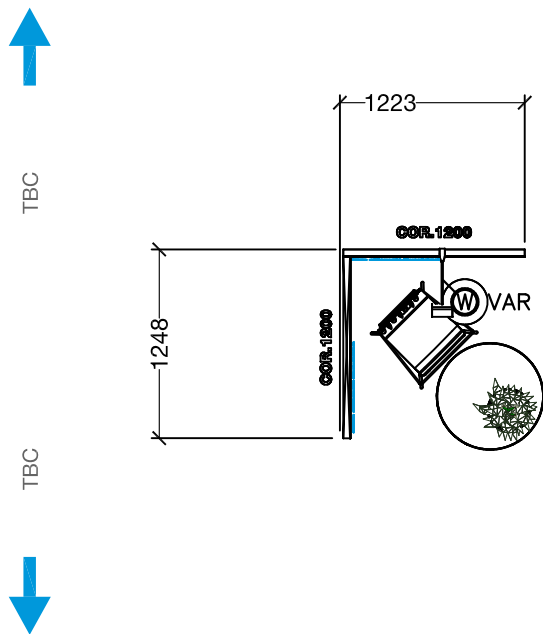

FRONT ELEVATION - SCALE 1:50 - A3

SLIGHT OVERLAP IN SIGNAGE
WHERE CORINTHIAN PANELS MEET

ISOMETRIC - FRONT

PLAN - SCALE 1:50 - A3

GROUP OF 4 PODS

SIGNAGE

(A) 5MM FOAMEX CLADED - DIGITAL (SIZE 1200 X 2400MM)