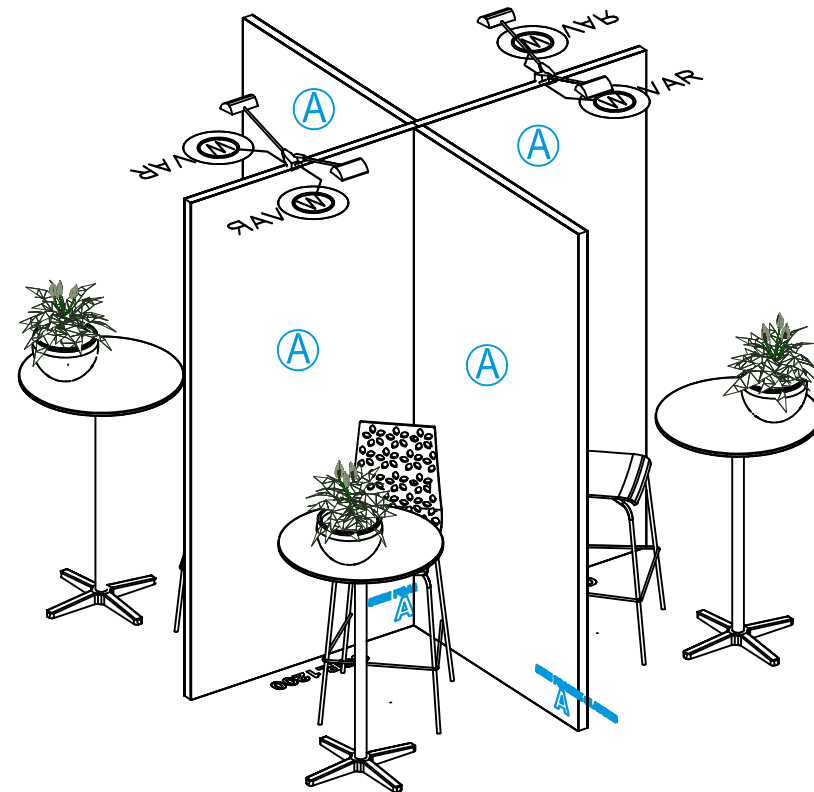

FRONT ELEVATION - SCALE 1:50 - A3

SLIGHT OVERLAP IN SIGNAGE
WHERE CORINTHIAN PANELS MEET

ISOMETRIC - FRONT

PLAN - SCALE 1:50 - A3

GROUP OF 4 PODS

SIGNAGE

(A) 5MM FOAMEX CLADED - DIGITAL (SIZE 1200 X 2400MM)